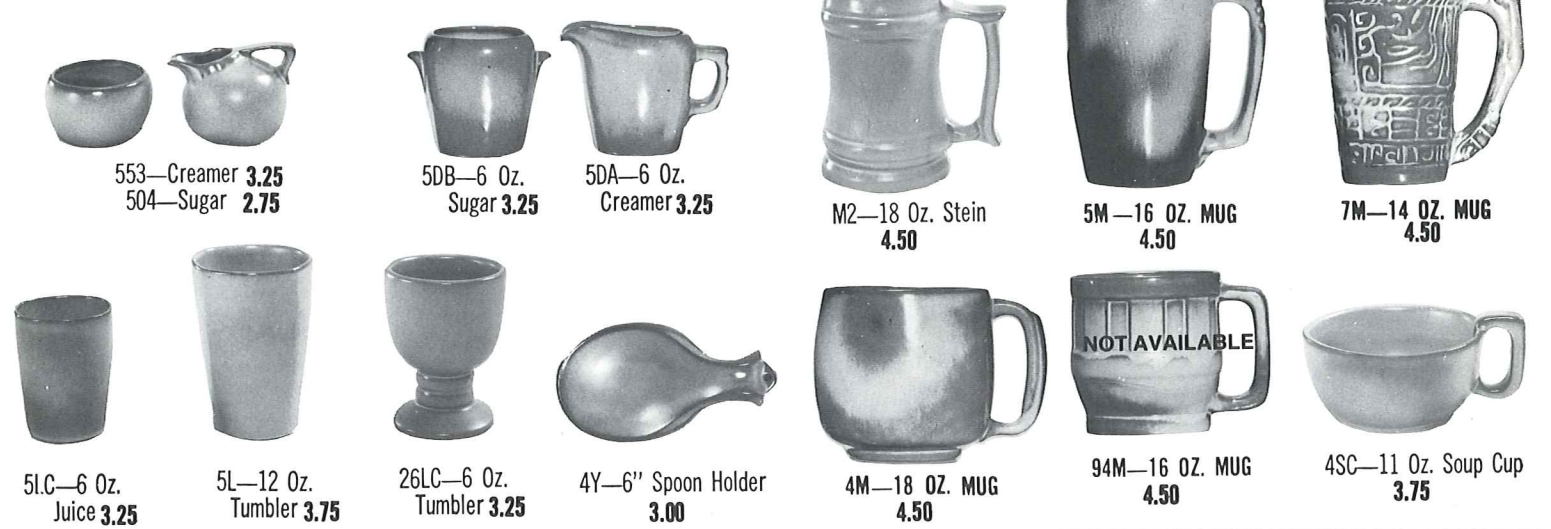

Accessories for All Dinner Ware Patterns

"MUGS" for coffee, tea, milk, chocolate, soup, soda. YOU NAME IT! (see page # 5 for color chart) — 8 to 11 Oz. MUGS boxed 4 to a box 3.25 per Mug

INDIVIDUAL — MINIATURE — SUGAR & CREAMERS

6" FELTED TRIVETS — HOT PLATES

Available in all Colors Except Terra Cotta

AVAILABLE IN 8 STANDARD COLORS PLUS WISTERIA, & COFFEE BROWN
 - EXCEPT WHERE NOTED - ADD 50% FOR FLAME: SEE PAGE 3 FOR COLOR CHART

Available only in Gold, Green, White & Flame
3.00